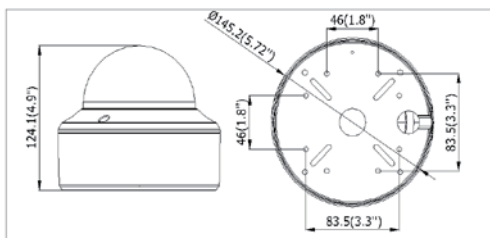

DS-2CE56D1T-AVPIR3

HD1080p Outdoor Vandal-Resistant IR Dome Camera

TurboHD™

Key Features

- HD1080p Real-Time Video Output
- HD-TVI Technology
- True Day/Night, Smart IR
- 2.8 mm to 12 mm Varifocal Lens
- 130 Feet IR Range
- IP66 Weatherproof
- IK10 Vandal Resistant
- OSD Menu Controlled via UTC
- 12 VDC and 24 VAC

Dimensions

DS-2CE56D1T-AVPIR3	
Camera	
Image Sensor	1/2.7" progressive scan CMOS
HD-TVI Resolution	1920 x 1080
Minimum Illumination	Color: 0.014 lux @ (f/1.4, AGC on), BW: 0 lux with IR
Shutter Speed	1/30 s to 1/50,000 s
Lens	2.8 mm to 12 mm @ f/1.4
Angle of View	105.2° to 32.8°
Lens Mount	φ14
Pan/Tilt/Rotation	Pan: 0° to 355°, tilt: 0° to 75°, rotation: 0° to 355°
Day/Night	IR cut filter with auto switch
Synchronization	Internal synchronization
Video Frame Rate	30 fps @ 1080p
HD Video Output	1 analog HD output
S/N Ratio	More than 62 dB
Menu Settings	
AGC	Supported
D/N Mode	Color/BW/EXT/auto
White Balance	Auto/manual
BLC	Supported
Anti-Flicker	On/off
Other	Digital noise reduction, mirror image
General	
Operating Conditions	-40° C to 60° C (-40° F to 140° F) Humidity 90% or less (non-condensing)
Power Supply	12 VDC, 24 VAC
Power Consumption	12 VDC, 4.5 W; 24 VAC, 6.5 W
Weatherproof Rating	IP66
IR Range	130 feet
Impact Protection	IEC60068-2-75 test, Eh, 20J; EN50102, up to IK10
Communication	Up-the-Coax Protocol: HIKVISION-C
Dimensions	Φ145.2 mm × 124.1 mm (Φ5.72" × 4.9")
Weight	880 g (1.95 lbs.)