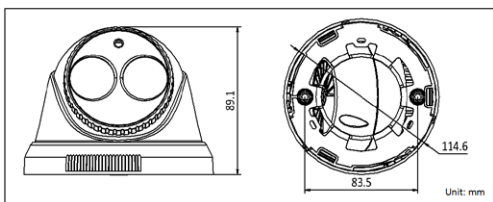

DS-2CE56D5T-IT3

HD1080p Turbo HD EXIR Turret Camera

EXIR

Key Features

- HD1080p Video Output
- HD-TVI Standard Technology
- True Day/Night
- OSD Menu, 3D DNR, Smart IR
- EXIR Technology, 20 m IR Distance
- IP66 Weatherproof
- Up-the-Coax (UTC) OSD Menu Control
- 120 dB Wide Dynamic Range

Dimensions

Accessories

Indoor/Outdoor Wall Mount
WMS + PC110

Indoor Wall Mount
WM110

Video Balun
DS-1H18

Available Models

DS-2CE56D5T-IT3

DS-2CE56D5T-IT3	
Camera	
Image Sensor	1/3" progressive scan CMOS
Signal System	NTSC
Effective Pixels	1920 x 1080
Minimum Illumination	0.028 lux @ (f/2.0, AGC on), 0 lux with IR
Shutter Speed	1/25 (1/30) sec. to 1/50,000 sec.
Lens	3.6 mm, f/2.0 (2.8 mm, 6 mm, 12 mm optional) Angle of view: 80.9° (3.6 mm), 103.5° (2.8 mm), 54.3° (6 mm), 24.3° (12 mm)
Lens Mount	M12
Angle Adjustment	Pan: 0–360°, tilt: 0–90°, rotation: 0–360°
Day/Night	IR cut filter
Wide Dynamic Range	120 dB
Synchronization	Internal synchronization
Video Frame Rate	1080p @ 30 fps
HD Video Output	1 analog HD output
CVBS Output	1 V p-p composite output (75Ω/BNC)
S/N Ratio	More than 52 dB
Menu	
Automatic Exposure	Globe AE/DWDR
AGC	Supported
D/N Mode	Color/BW/EXT
White Balance	ATW, AWC-SET, Indoor, Outdoor, Manual
Motion Detection	Support, maximum 4 zones
Privacy Mask	8, selectable color or mosaic
BLC	Supported
Anti-Flicker	On/off
Languages	English, Japanese, CHN1, CHN2, Korean, German, French, Italian, Spanish, Polish, Russian, Portuguese, Dutch, Turkish, Hebrew, and Arabic
Functions	Digital wide dynamic range, 3D digital noise reduction, sharpness, brightness, digital zoom, mirror
General	
Working Temperature/ Humidity	-30° C–60° C (-22° F–140° F) Humidity 90% or less (non-condensing)
Power Supply	12 VDC ±10%
Power Consumption	Maximum 5 W
Weather Proof Rating	IP66
IR Range	Up to 40 m IR range
Communication	Up-the-Coax
Dimensions	φ114.6 × 89.1 mm (φ4.5" × 3.5")
Weight	300 g (0.66 lb.)